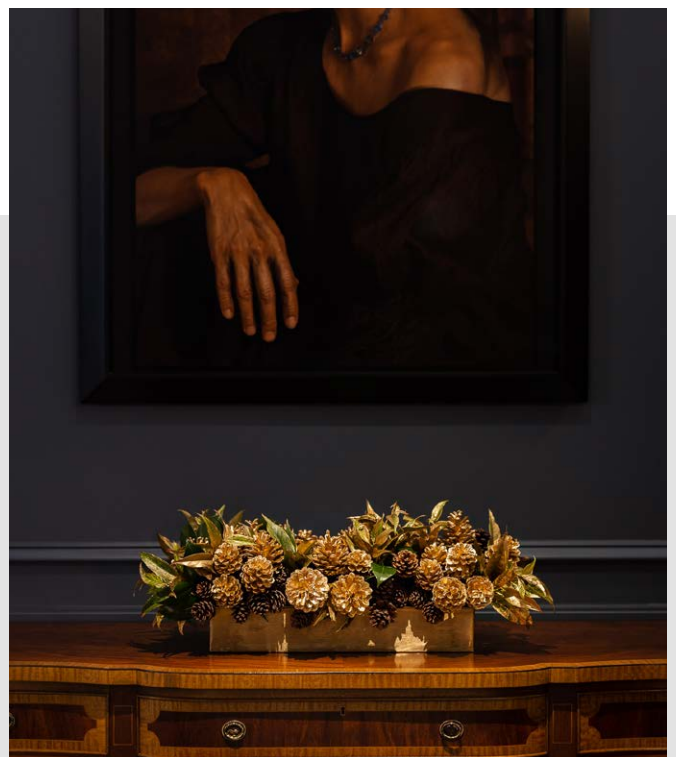

GILDED TROUGH

$300 | 11"H x 22"W

A little shimmer and shine makes the holidays feel extra special. This luxe display of gilded pine cones and foliage sparkles in a golden trough.

*Photos are a general representation of the design.
Arrangements may feature best-of-day flowers and foliage.*